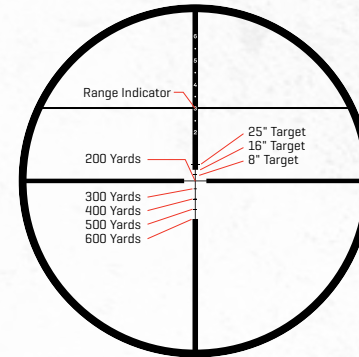

ABS VARMINT RETICLE

ABS HUNTER (200 YARD ZERO)		
Caliber	Bullet Wt.	Velocity
.223 Remington	40	3800 fps
.22-250 Remington	55	3650 fps
.243 Winchester	100	2900 fps
.25-06 Remington	100	3200 fps
.25-06 Remington	120	3000 fps
.270 Winchester	130	3050 fps
.270 WSM	150	3120 fps
.280 Remington	140	3000 fps
7mm Remington Mag	150	3050 fps
.30-06 Springfield	150	3000 fps
.300 Weatherby Mag	180	3100 fps
.300 Winchester Mag	180	2950 fps
.300 WSM	180	2950 fps
.338 Winchester Mag	200	2950 fps
.338 RUM	250	2900 fps

[35-45 inches of drop at 500 yards]

ABS VARMINT (200 YARD ZERO)		
Caliber	Bullet Wt.	Velocity
.17 Remington	25	4000 fps
.223 Remington	40	3800 fps
.222 Remington	40	3600 fps
.22-250 Remington	50	3800 fps
.22-250 Remington	55	3680 fps
.220 Swift	50	3850 fps
.220 Swift	50	3750 fps
.220 Swift	55	3680 fps
.223 WSSM	55	3850 fps
.243 Winchester	58	3750 fps
.25-06 Remington	100	3200 fps
.25-06 Remington	120	3000 fps
.270 Winchester	130	3050 fps
.270 WSM	130	3200 fps
.270 Weatherby	130	3200 fps
7mm Remington Mag	150	3100 fps
.300 Winchester Mag	180	3100 fps

[30-40 inches of drop at 500 yards]