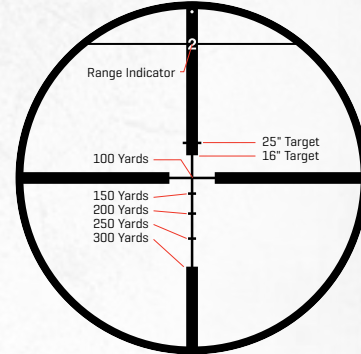

ABS SABOT ML RETICLE