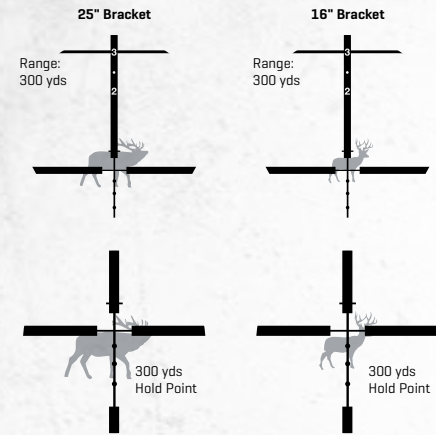

To use the Accu-Ranger® reticle, simply bracket the torso of the animal between the horizontal line and top post of the reticle. The number intersected by the range indicator is the distance to the target [2 = 200 yards, 3 = 300 yards, etc].

Once you determine the range, zoom to the highest power and use the corresponding ballistic holdover points as your aimpoint.

Patent Pending

RETICLE SYSTEMS

Redfield Revenge offers an unprecedented combination of ranging capability and aiming precision with our Accu-Ranger (ABS) and Accu-Plex™ reticles. Now, there's no excuse for misjudging distance.

ACCU-RANGER (ABS) RETICLES

Adjust the magnification until your target fits the bracket and read the distance indicated on the top post of the reticle. Once the distance has been determined, adjust scope to highest magnification and aim with the appropriate holdover point. Each reticle offers ranging brackets for 16" [deer] and 25" [elk/coyotes] targets, while the Varmint reticle has an additional 8" bracket [prairie dogs/coyotes].