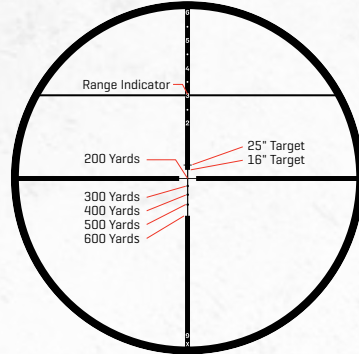

ABS HUNTER RETICLE