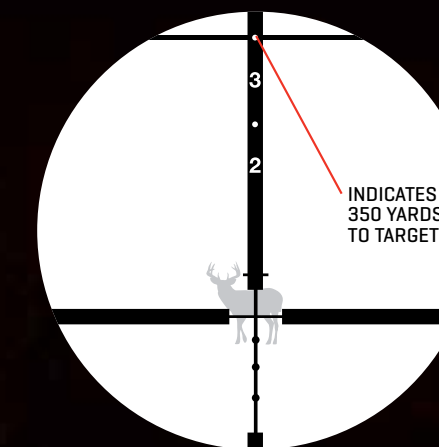

ACCU-RANGER®: AS EASY AS RANGE. ZOOM. FIRE.

Just determine the range, choose the correct holdover, and put your bullet downrange with incredible accuracy. Range. Zoom. Fire.

To use the Accu-Ranger® reticle, simply bracket the torso of the animal between the horizontal line and top post of the reticle. The number intersected by the range indicator is the distance to the target [2 = 200 yards, 3 = 300 yards, etc].

Once you determine the range, zoom to the highest power and use the corresponding ballistic holdover points as your aimpoint.