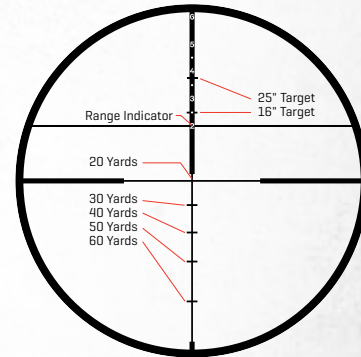

ABS CROSSBOW RETICLE

4-PLEX® REVENGE RETICLE

+ Heavy posts stand out against cover and in twilight conditions pointing boldly to the intersection. Centering is a snap. The thin crosshairs obscure little.