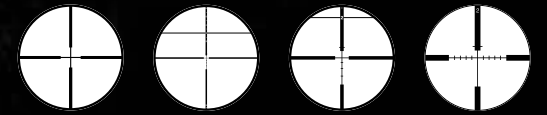

4-Plex ABS Hunter ABS Sabot ML Accu-Plex